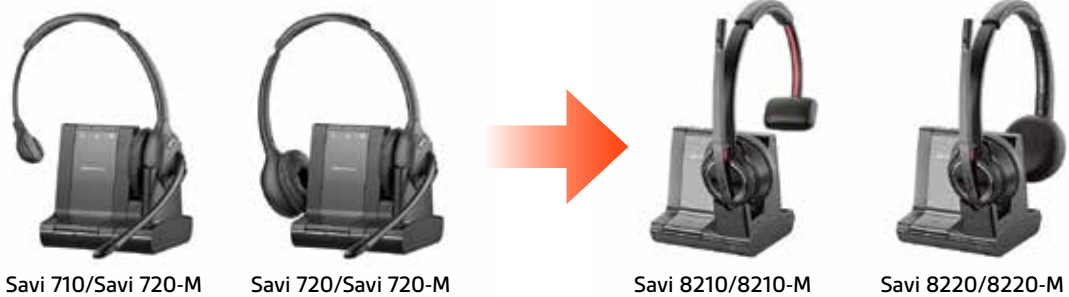

Plantronics Savi Series Upgrade Guide (cont.)

COMPARISON OF:

SAVI 700 SERIES AND SAVI 8200 SERIES

Savi 700 Series to Savi 8200 Series

	Savi 710/Savi 720-M	Savi 720/Savi 720-M	Savi 8210/8210-M	Savi 8220/8220-M
Benefits for IT	Data insights with Plantronics Manager Pro*		Data insights with Plantronics Manager Pro*	
Other	• Tone alerts • Adaptive power system allows you to automatically downshift to low power when the headset is close to the base to save battery life and maximize density		• Limit the transmission of nearby conversations with close conversation limiting (configurable using Plantronics Hub) • Voice alerts (configurable in Plantronics Hub) • Adaptive power system allows you to automatically downshift to low power when the headset is close to the base to save battery life and maximize density	
MSRP	Savi 710/710-M: $415 Savi 720/720-M: $437		Savi 8210/8210-M: $439 Savi 8220/8220-M: $459	
Part number (E&A and APME)	W710	38545-12	W8210	207309-12
	W710-M	84003-12	W8210-M	207322-02
	W720	83544-12	W8220	207325-12
	W720-M	84004-02	W8220-M	207326-02
(AMER)	W710	83545-01	W8210	207309-01
	W710-M	84003-01	W8210-M	207322-01
	W720	83544-01	W8220	207325-01
	W720-M	84004-01	W8220-M	207326-01
(AU/NZ)	W710	38545-12	W8210	207309-04
	W710-M	84003-12	W8210-M	207322-03
	W720	83544-12	W8220	207325-04
	W720-M	84004-02	W8220-M	207326-03

*Requires Plantronics Manager Pro, a Software-as-a-Service sold separately

For more information about the the Savi 8200 Series or other products, please visit plantronics.com.

PLANTRONICS CUSTOMER CARE

No matter which Savi family product you choose, you are backed by Plantronics industry-leading global service and support. plantronics.com/contactsupport.