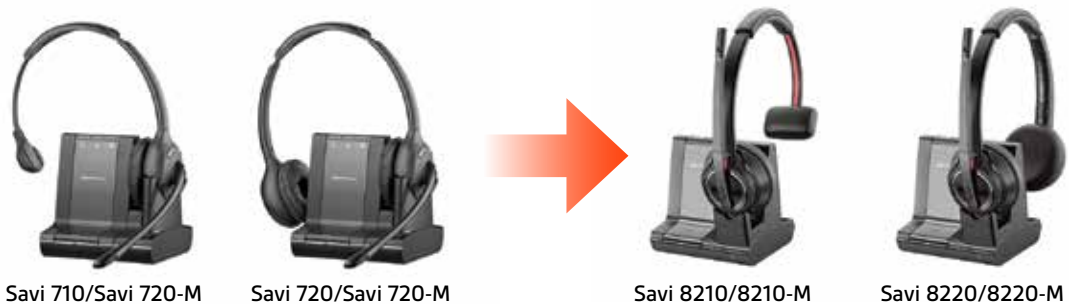

Plantronics Savi 700 Series Upgrade Guide

COMPARISON OF:

SAVI 700 SERIES AND SAVI 8200 SERIES

Savi 700 Series and Savi 8200 Series are intelligent headset systems to manage PC, mobile and desk phone calls with the audio quality you would expect from DECT technology. With the introduction of the Savi 8200 Series, enterprise-grade DECT audio is taken to a new level of sound-quality excellence.

Employees can still connect seamlessly to PC, mobile and desk phones, but now with Savi 8200 Series they benefit from convenient features—such as a ringer in the base. The noise-canceling microphone filters out loud conversations nearby, with Plantronics Hub you now get even greater call privacy. and IT can now manage and optimize user density using Plantronics Manager Pro, a Software-as-a-Service sold separately. Additionally, Savi 8220 offers active noise canceling (ANC) and hi-fi stereo, so employees can block out distracting noise and listen to music and media when its time to focus.

In modern enterprises and contact centers, the Savi 8200 Series helps deliver simply better conversations.

Savi 700 Series to Savi 8200 Series

Ideal for	Professionals who use a mix of PC, mobile and desk phone communications while in the office for conference calls, webinars, video conferencing, and listening to multimedia	Professionals who use a mix of PC, mobile and desk phone communications while in the office for conference calls, webinars, video conferencing, and listening to multimedia
Variants	Separate Microsoft and UC SKUs	Separate Microsoft and UC SKUs
Connectivity options	- Connects to desk phone - Connects to mobile phone - Connects to PC	- Connects to desk phone - Connects to mobile phone or tablet - Connects to PC
Base	Three-way connectivity to easily switch and mix PC, mobile and desk phone audio	- Three-way connectivity to easily switch and mix PC, mobile and desk phone audio - Latest DECT chipset technology supporting DECT stereo - Audio quality setting - Ringer in the base with Off, Low, Med and High settings - Headset docking confirmation tone
Headset	Lightweight wireless headset in over-the-head monaural and binaural (non-stereo) options	- Lightweight wireless headset in over-the-head monaural and stereo options - Hi-fi stereo with ANC (Savi 8220) - Power On/Off switch and micro-USB charging - Noise canceling microphone with call privacy setting
Audio	SoundGuard™ DIGITAL technology provides advanced acoustic protection	SoundGuard™ DIGITAL technology provides advanced acoustic protection