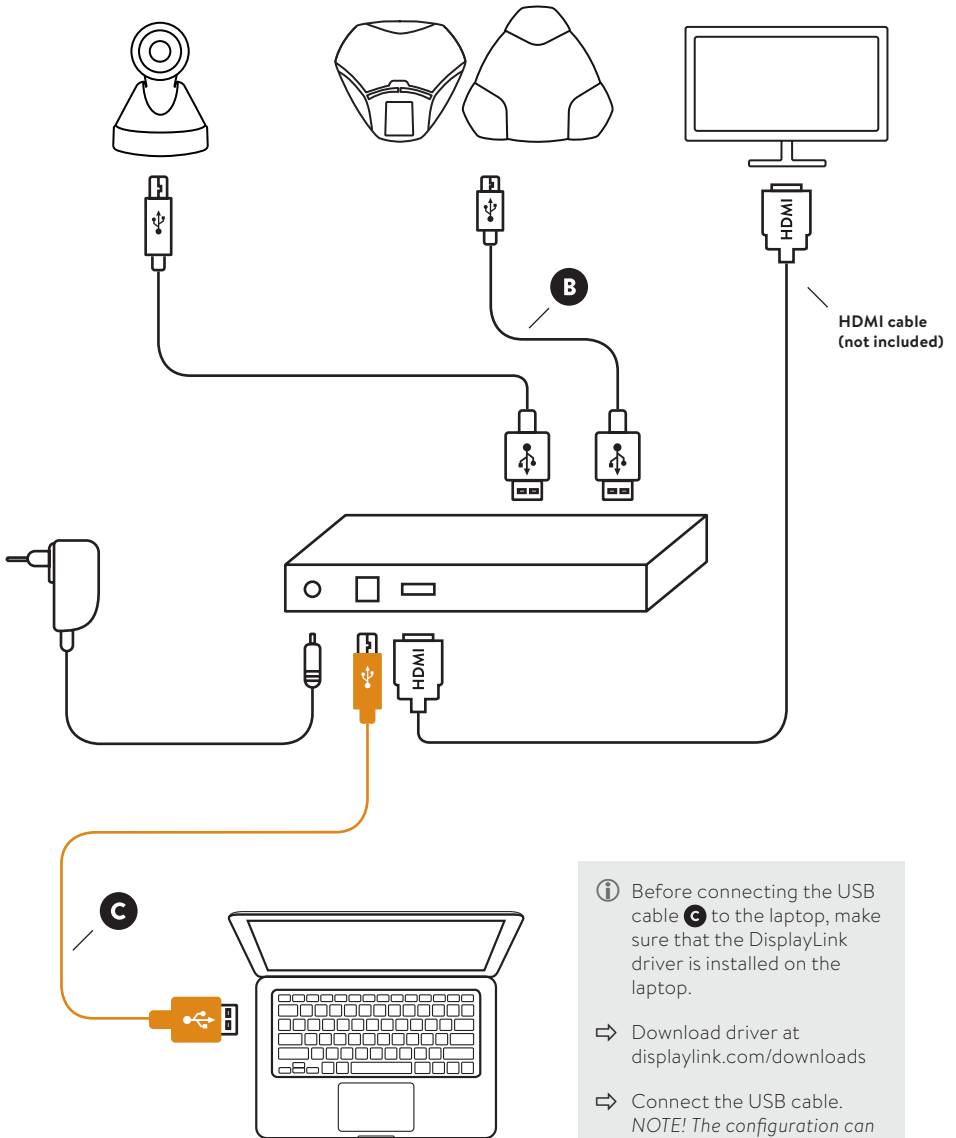

INSTALLATION

i Before connecting the USB cable **C** to the laptop, make sure that the DisplayLink driver is installed on the laptop.

⇒ Download driver at displaylink.com/downloads

⇒ Connect the USB cable.
NOTE! The configuration can in some cases take more than 60 seconds.

The consequential re-connections will be faster (~10 seconds).